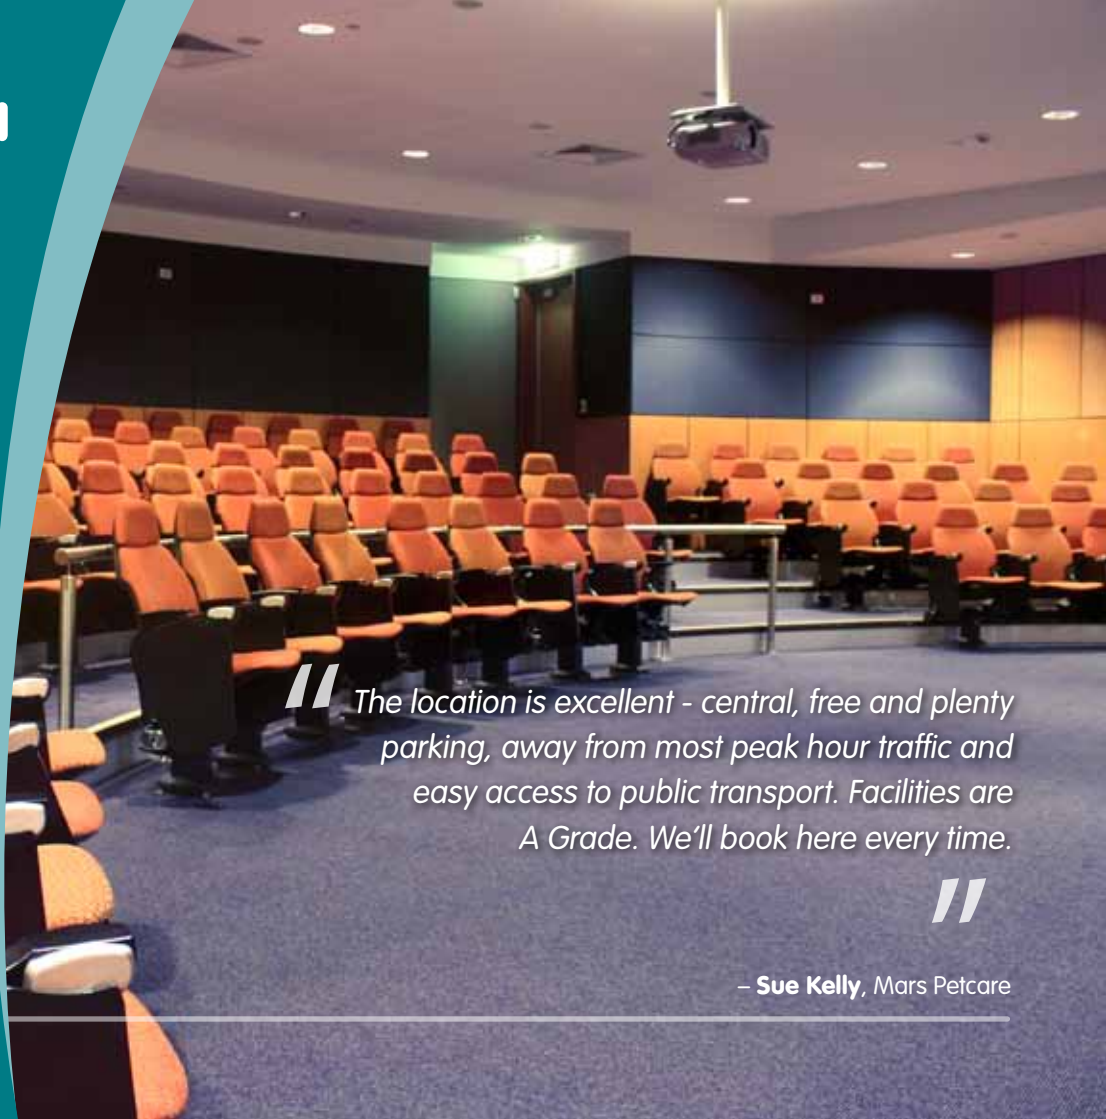

Looking for a unique and inspiring space for your next corporate function?

By booking your next function at the Guide Dog Conference Centre, you're helping us provide life-changing services to people in WA who are blind or vision impaired.

“ The location is excellent - central, free and plenty parking, away from most peak hour traffic and easy access to public transport. Facilities are A Grade. We'll book here every time.

”

– **Sue Kelly**, Mars Petcare