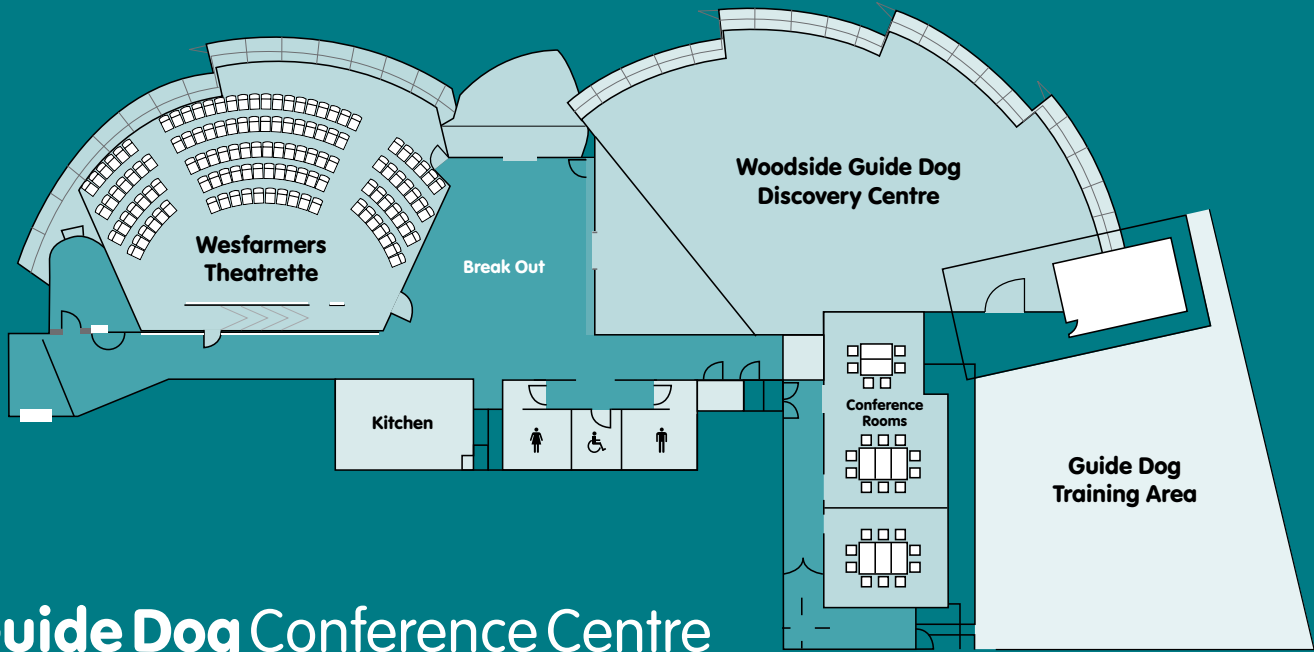

Adaptable facilities can be set up in the configuration of your choice.

Tiered, 120-seat theatre with stage, ceiling mounted projector, lectern, microphones and lighting control.

Three conference rooms with ceiling mounted data projectors, screens and whiteboards.

Executive boardroom with seating for 12 and a smart board.

Handa Sports Academy and Recreation Centre – perfect for large scale functions.

Our building incorporates universal access design principles.

The theatre has a hearing loop installed and is fully wheelchair accessible. Wireless internet access is available in all rooms.