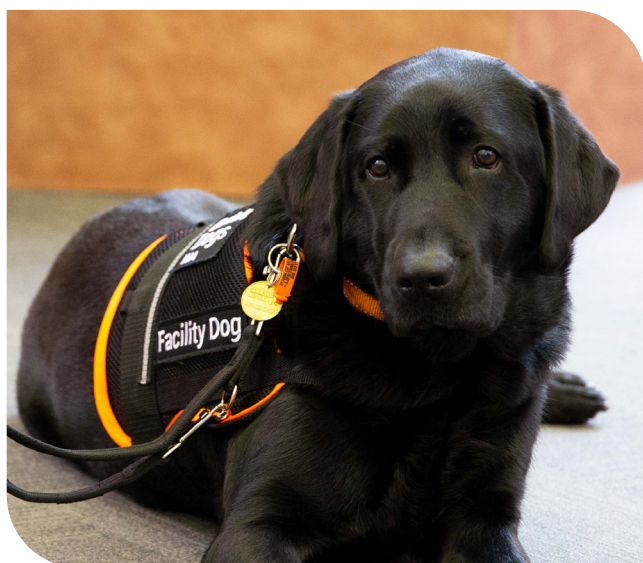

## Harness Type

- **An orange “In Training” coat** indicates that the puppy is in training.

- **An Autism Assistance Dog wears an orange jacket with text on it** to identify it as an Autism Assistance Dog. Autism Assistance Dogs are trained to help improve the quality of life for children diagnosed with Autism and their families.

- **A brown harness** indicates that the dog is in formal training with a Guide Dog Mobility Instructor.
- **A dog in a white harness** has completed their training and is working with a Guide Dog handler.

- **A Facility Dog wears a black jacket with text on it** to identify it as a Facility Dog. Facility Dogs are highly trained dogs that undertake specific, skilled tasks in various situations within a facility environment.